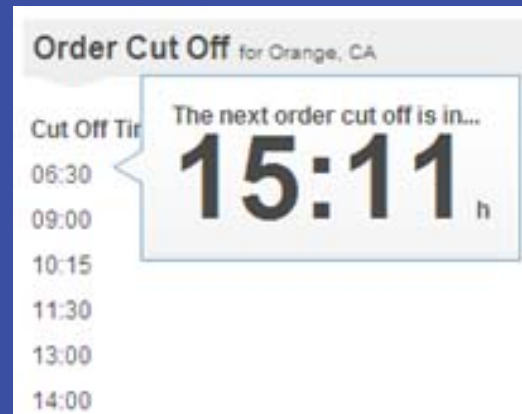

IMC Web Warehouse Truck Cut Off Alarm

The Truck Cut Off Alarm will:

- ...sound at either 5, 10 or 15 minutes prior to the order cut off time for your next delivery truck, this supports the visual cut off time reminder already in place:

- ...allow you to control if want the reminder to notify you before every truck cut off time or only if have items in your shopping cart
- choose your alarm sound from the selections provided