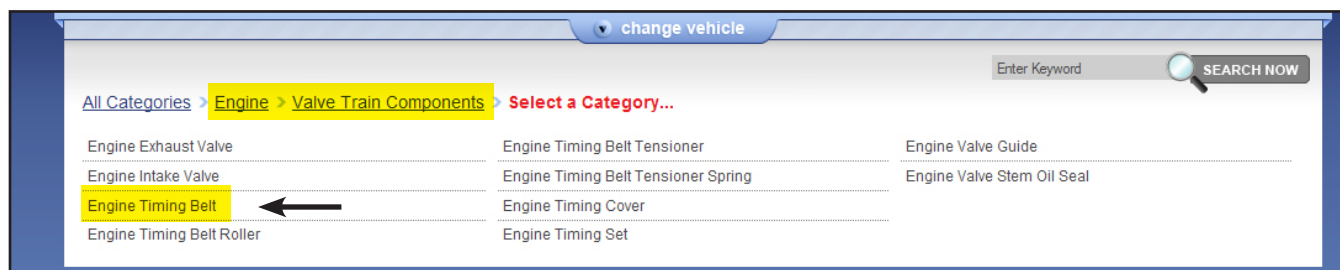

Electrical

Electrical has been divided into two categories, *Electrical-Charging & Starting*; and *Electrical-Lighting & Body*

Spark Plugs

Spark plugs can be found under the *Ignition* category, sub-category *Secondary Ignition* and then select *Spark Plug*.

Belts

If you want an **Engine Timing Belt** you select the *Engine* category, sub-category *Valve Train Components* and then select *Engine Timing Belt*.

Another way to find **belts** is to use the **keyword search box** after you have completed a year, make and model search. If you selected a *2003 Toyota Camry* and typed **Belts** in the **keyword search box** you would get the following result: