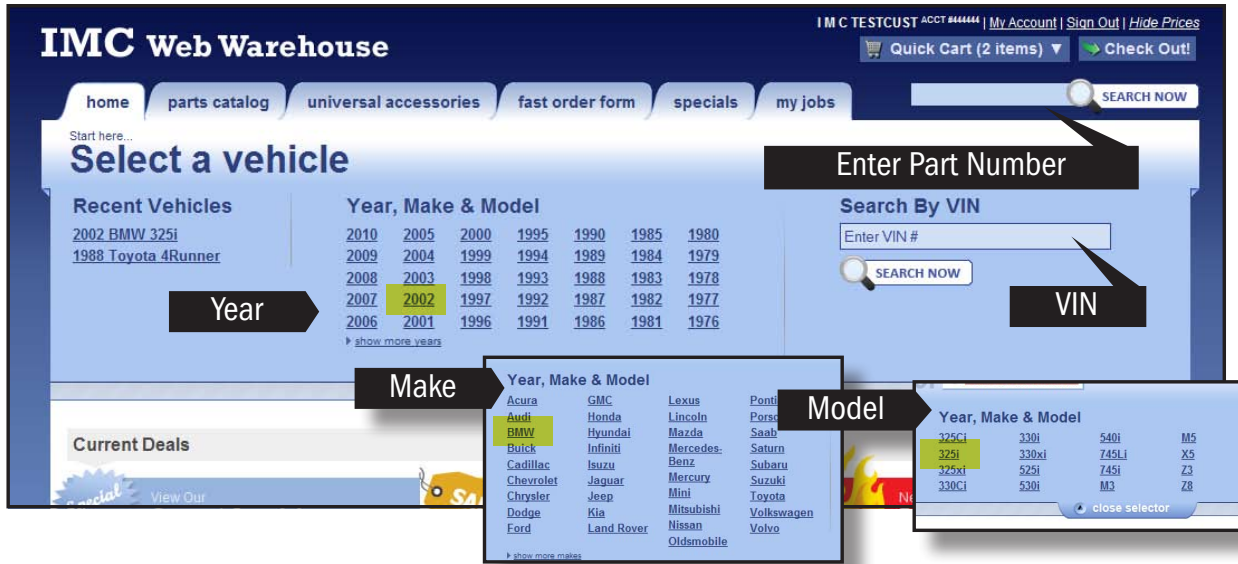

IMC Web Warehouse™ Parts Category Search Reference Guide

New Look and Parts Categories Same Search

The IMC Web Warehouse™ is leading the way in adopting the AAIA industry standards for parts classification and cataloging. The adoption of these standards will make it easier for IMC customers to find parts. IMC has created a quick review of search options for looking up parts in the IMC Web Warehouse.

There are many ways to find parts in the IMC Web Warehouse:

- a) Year/Make/Model Search
- b) Enter the Part Number
- c) Keyword Search
- d) Search by VIN
- e) Common Jobs

After finding the Year, Make and Model of the vehicle, you can either drill down into the categories displayed or enter keywords for fast category selection.