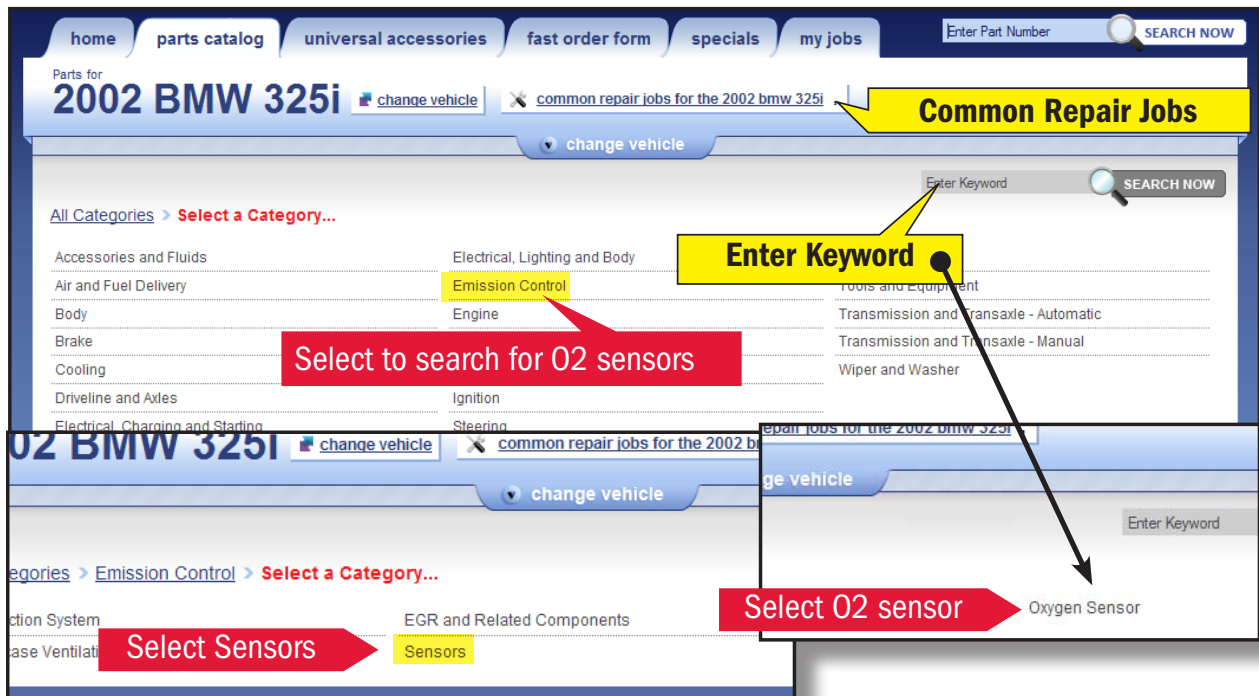

After finding the Year, Make and Model of the vehicle, you can either drill down into the categories displayed or enter keywords for fast category selection.

What's New: Product Categories and Product Display.